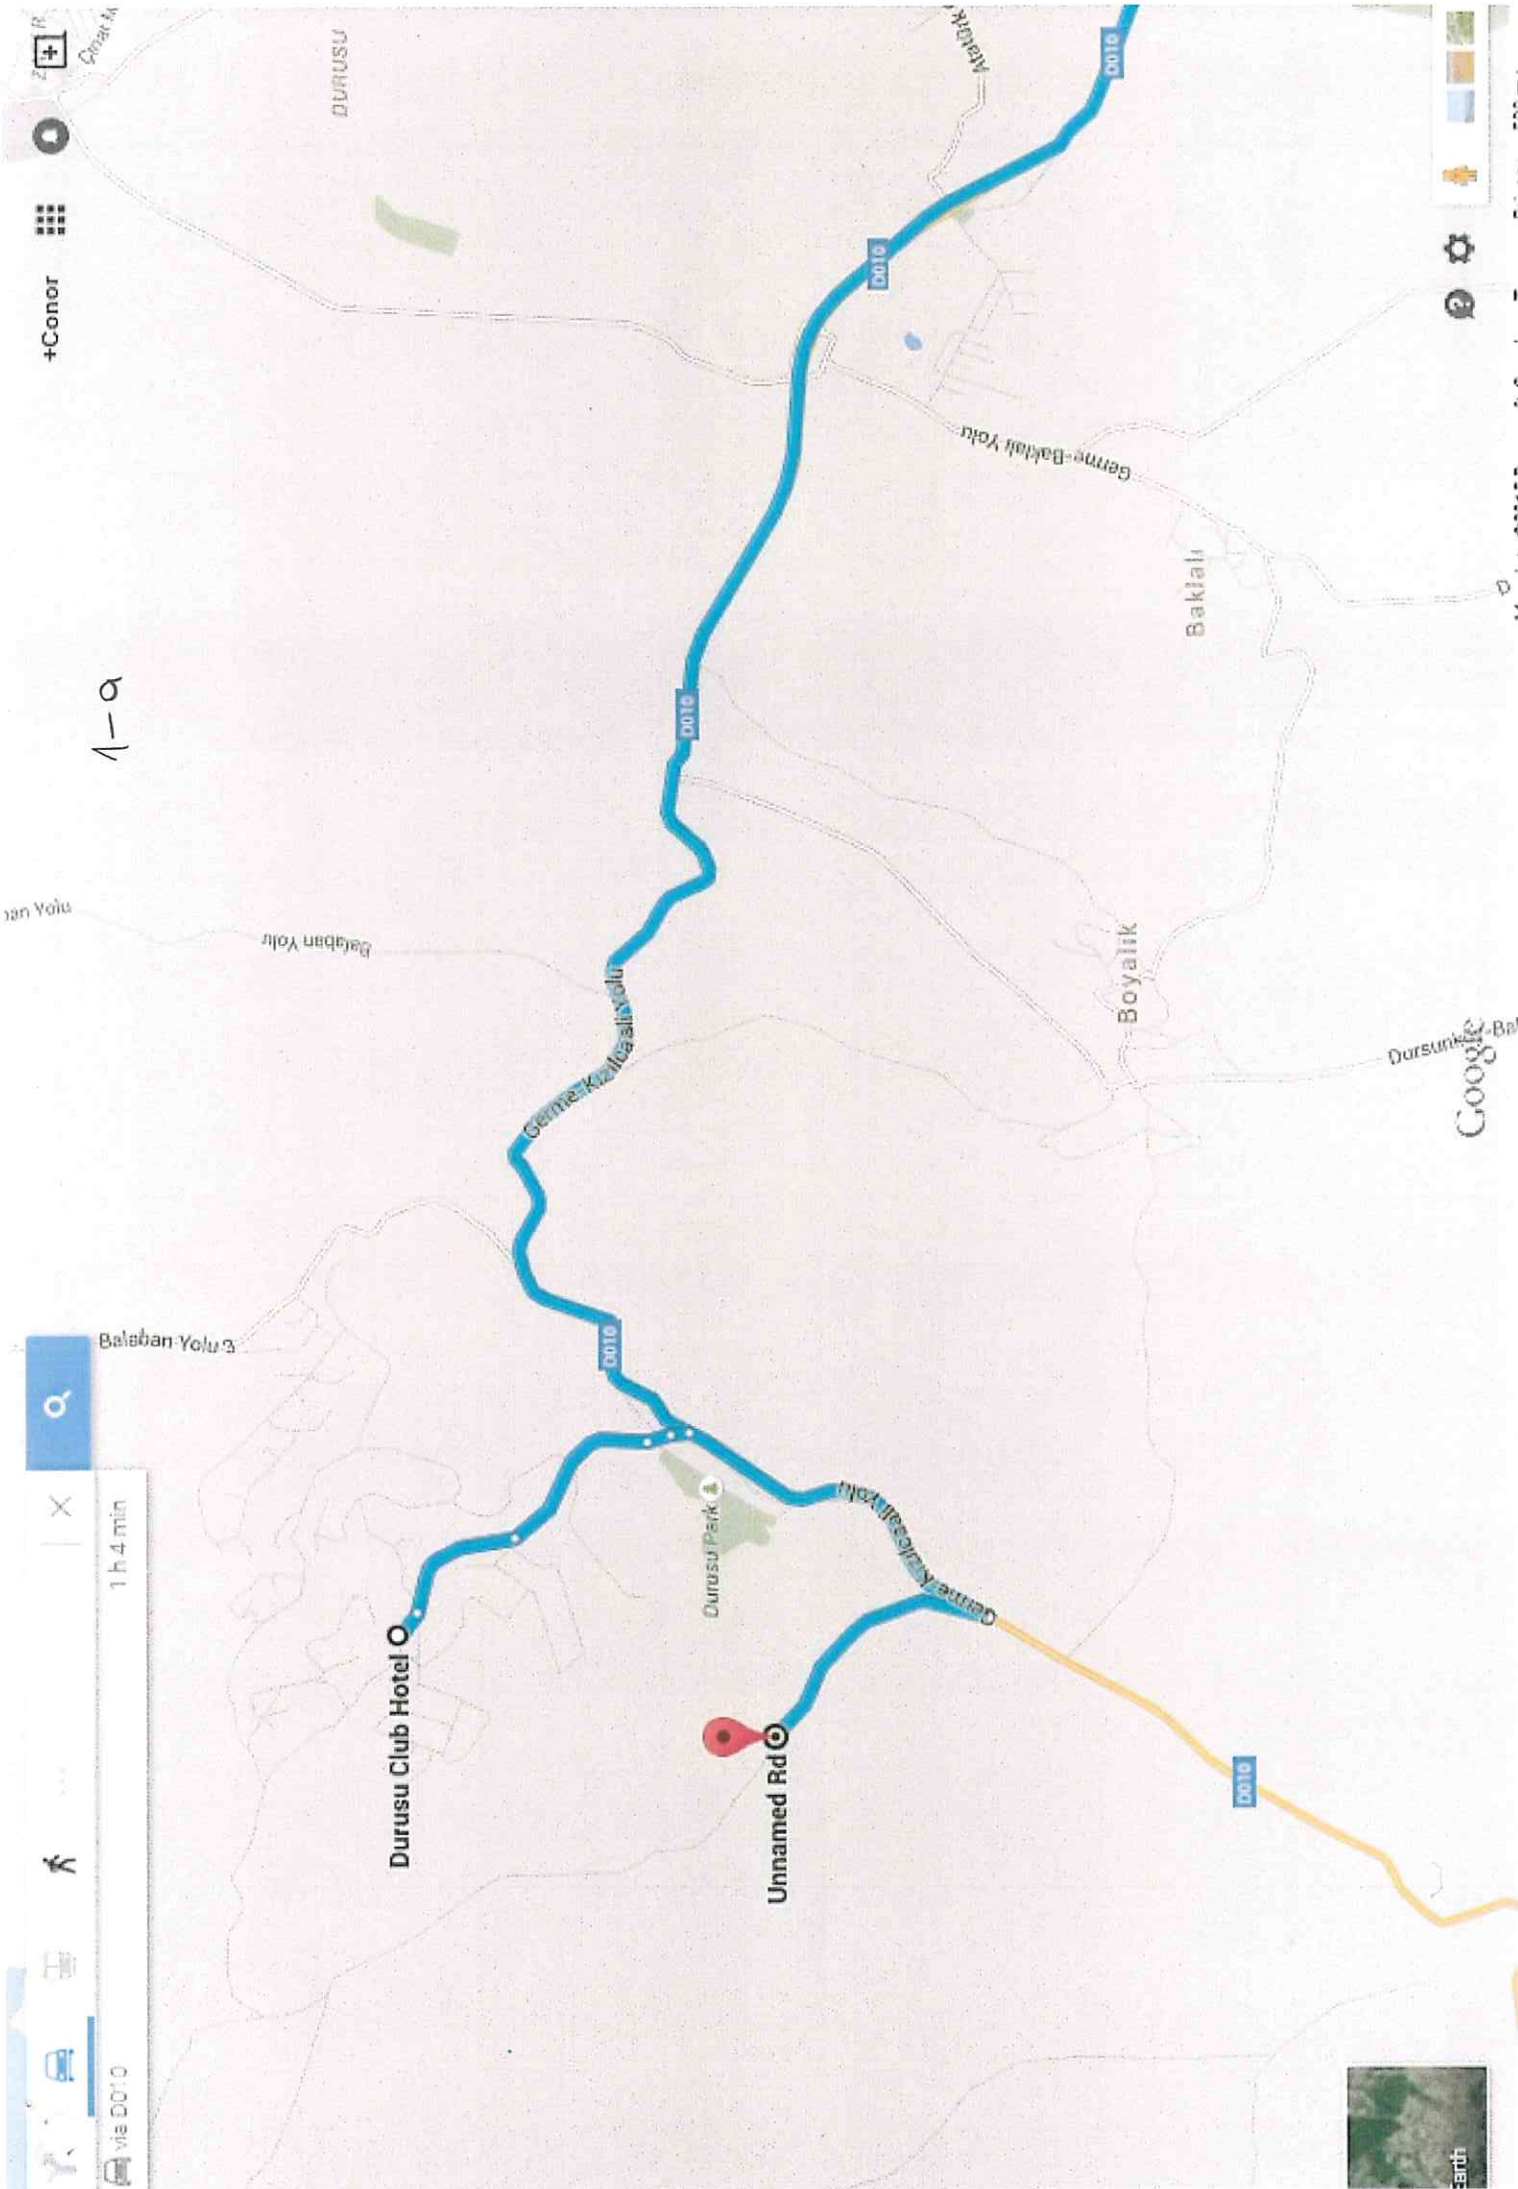

1 h 4 min  
59.1 km

Durusu Club Hotel  
Unnamed Rd

Work

Google

Earth

Durusu Club Hotel

Unnamed Rd

Durusu Park